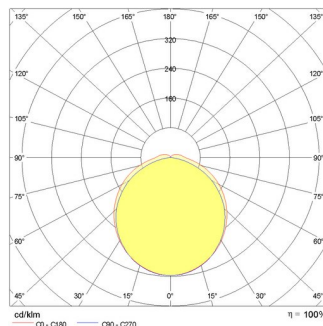

Photometric data