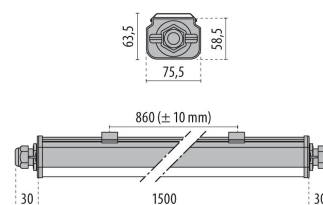

Technical drawings